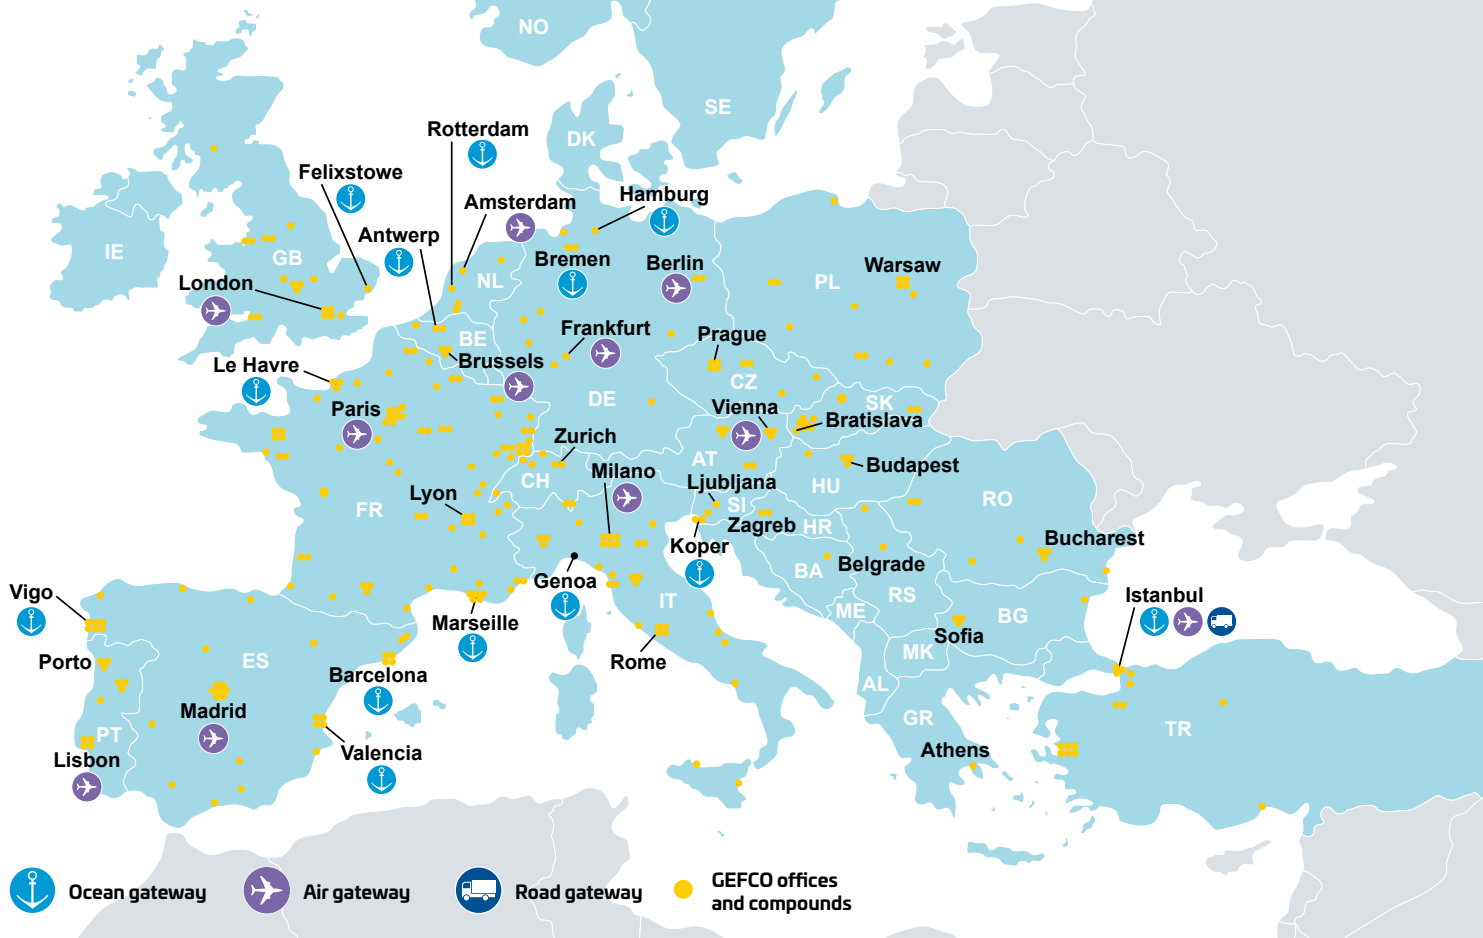

OUR EXTENSIVE COVERAGE THROUGH OUR NETWORK

WHY GEFCO?

STRONG EXPERTISE

- More than 65 years experience in industrial logistics
- #1 in Automotive logistics
- Expertise in the specific customs and tax regulations

GLOBAL COVERAGE

- One of the main owned networks in Europe
- Implementation and monitoring of a full range of door-to-door solutions

VISIBILITY & CONTROL

- Online Track & Trace
- KPI's and reporting
- Control tower

QUALITY OF SERVICE

- Operational excellence
- Respect of goods integrity and delivery lead times

KEY FIGURES

**Top 10 logistics
provider in Europe**

37
countries covered

300
facilities

7,000
employees

Contact us!
contact@gefco.net

GEFCO
77-81, rue des Lilas d'Espagne
92 400 Courbevoie - FRANCE
Tel +33 1 49 05 21 21

Follow us

gefco.net